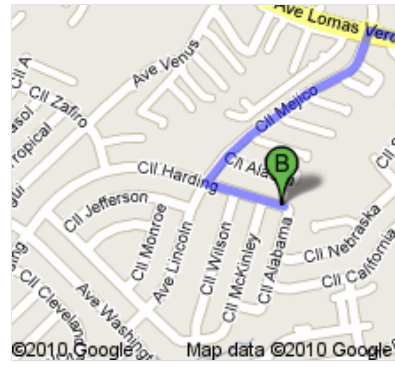

Directions to Commonwealth-Parkville School - Parkville Campus
2.9 km – about 4 mins

Save trees. Go green!
 Download Google Maps on your phone at google.com/gmm

Interstate PR-1 S

1. Head **southwest** on **Interstate PR-1 S**

go 0.6 km
total 0.6 km

2. Slight **right** at **Cll Reina De Las Flores**

go 75 m
total 0.7 km

3. Turn **right** to merge onto **Ave Lomas Verdes/Pr- 177**
About 2 mins

go 1.4 km
total 2.1 km

4. Turn **left** at **Cll Mejico**
About 2 mins

go 0.6 km
total 2.7 km

- 5. Turn **left** at **Cll Harding**
Destination will be on the left

go 0.2 km
total 2.9 km

Commonwealth-Parkville School - Parkville Campus

These directions are for planning purposes only. You may find that construction projects, traffic, weather, or other events may cause conditions to differ from the map results, and you should plan your route accordingly. You must obey all signs or notices regarding your route.