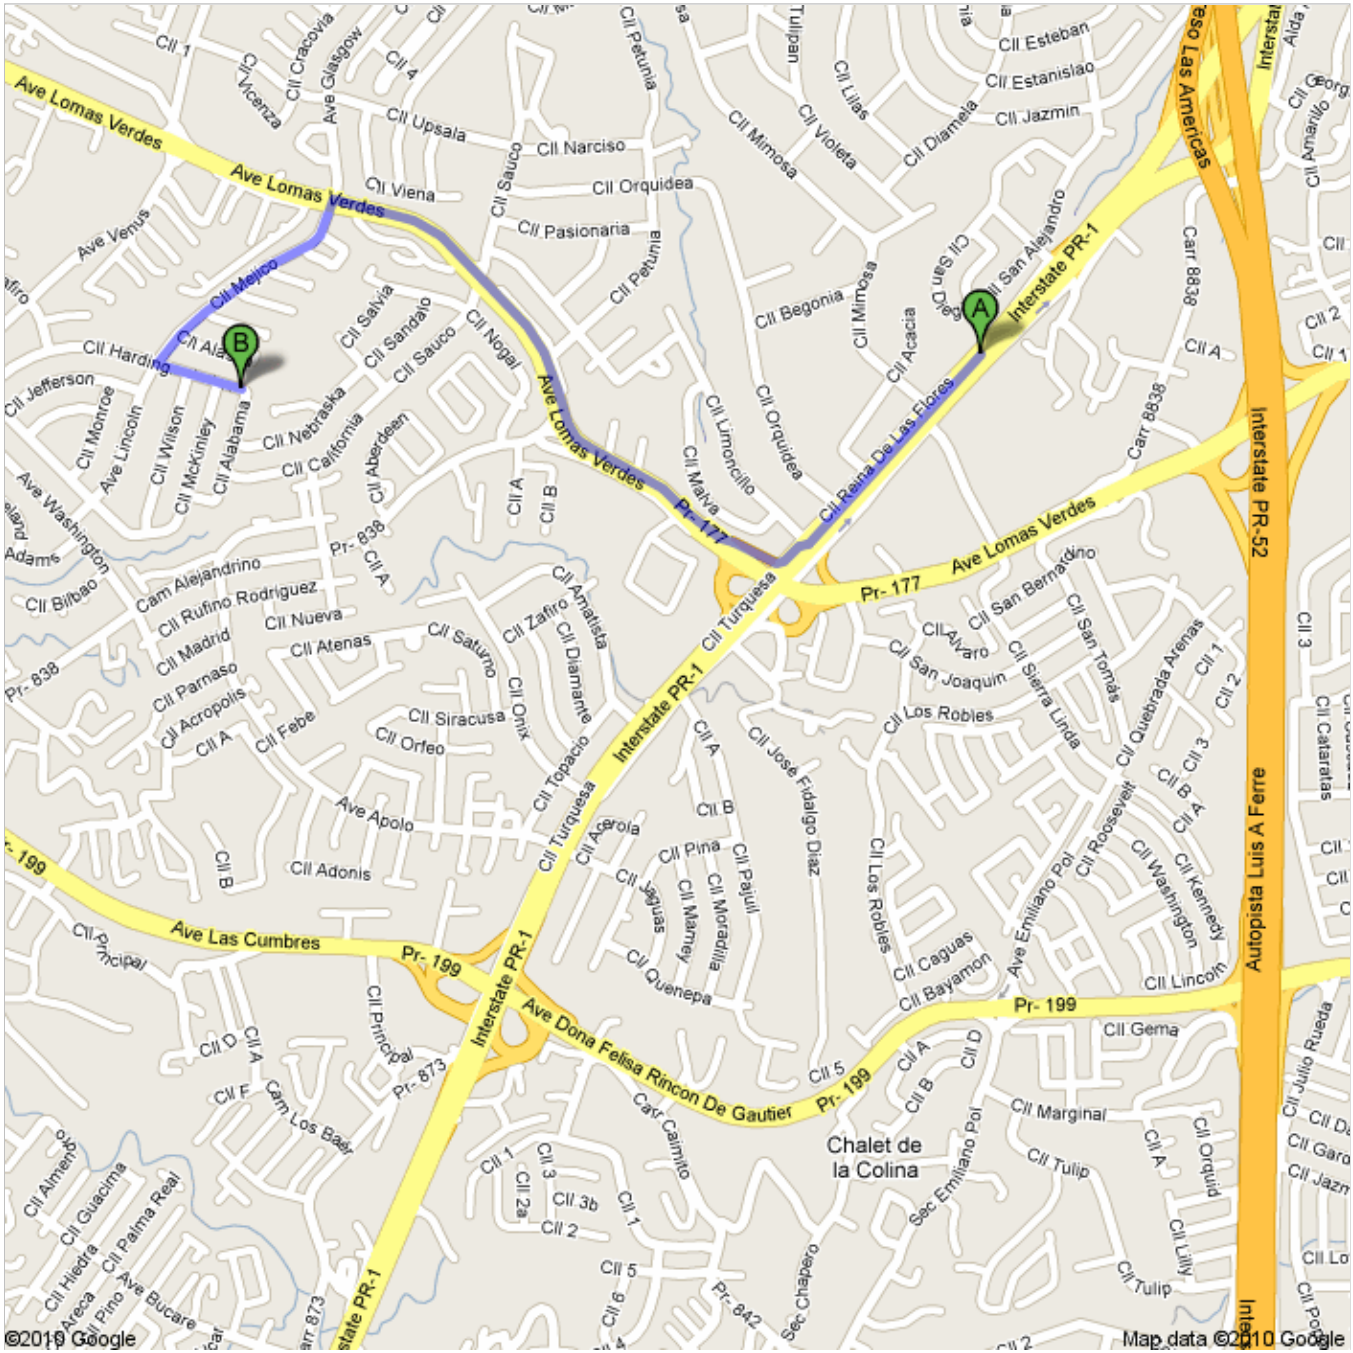

Directions to Commonwealth-Parkville School - Parkville Campus
2.9 km – about 4 mins

Save trees. Go green!
 Download Google Maps on your phone at google.com/gmm

Interstate PR-1 S

1. Head **southwest** on **Interstate PR-1 S**

go 0.6 km
total 0.6 km

2. Slight **right** at **Cll Reina De Las Flores**

go 75 m
total 0.7 km

3. Turn **right** to merge onto **Ave Lomas Verdes/Pr- 177**
About 2 mins

go 1.4 km
total 2.1 km

4. Turn **left** at **Cll Mejico**
About 2 mins

go 0.6 km
total 2.7 km

- 5. Turn **left** at **Cll Harding**
Destination will be on the left

go 0.2 km
total 2.9 km

Commonwealth-Parkville School - Parkville Campus

These directions are for planning purposes only. You may find that construction projects, traffic, weather, or other events may cause conditions to differ from the map results, and you should plan your route accordingly. You must obey all signs or notices regarding your route.

Map data ©2010 Google