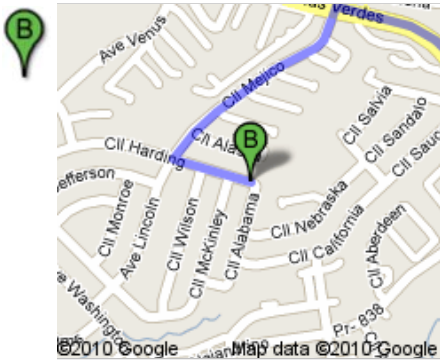

Directions to Commonwealth-Parkville School - Parkville Campus
2.9 km – about 4 mins

Save trees. Go green!
 Download Google Maps on your phone at google.com/gmm

Interstate PR-1 S

1. Head **southwest** on **Interstate PR-1 S**

go 0.6 km
total 0.6 km

2. Slight **right** at **Cll Reina De Las Flores**

go 75 m
total 0.7 km

3. Turn **right** to merge onto **Ave Lomas Verdes/Pr- 177**
About 2 mins

go 1.4 km
total 2.1 km

4. Turn **left** at **Cll Mejico**
About 2 mins

go 0.6 km
total 2.7 km

- 5. Turn **left** at **Cll Harding**
Destination will be on the left

go 0.2 km
total 2.9 km

Commonwealth-Parkville School - Parkville Campus

These directions are for planning purposes only. You may find that construction projects, traffic, weather, or other events may cause conditions to differ from the map results, and you should plan your route accordingly. You must obey all signs or notices regarding your route.

Map data ©2010 Google